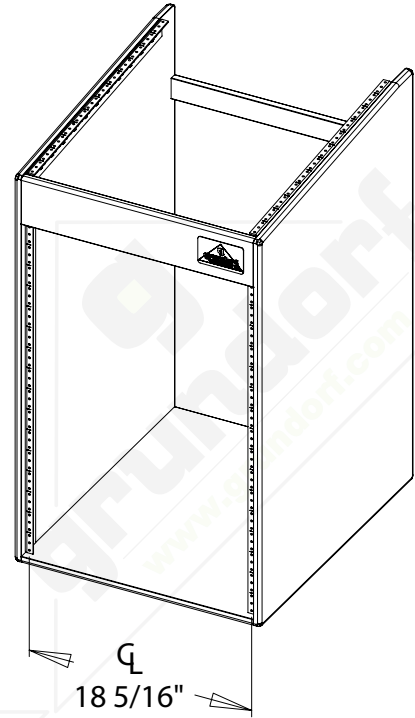

#	QTY	PART NUMBER	DESCRIPTION
1	2	41-012	RACK RAIL-12 SPACE
2	2	41-016	RACK RAIL-16 SPACE
3	1	83-008	BADGE - GRUNDORF ORIGINAL

24"
 BODY
 DEPTH

FRONT VIEW

SECTION F-F