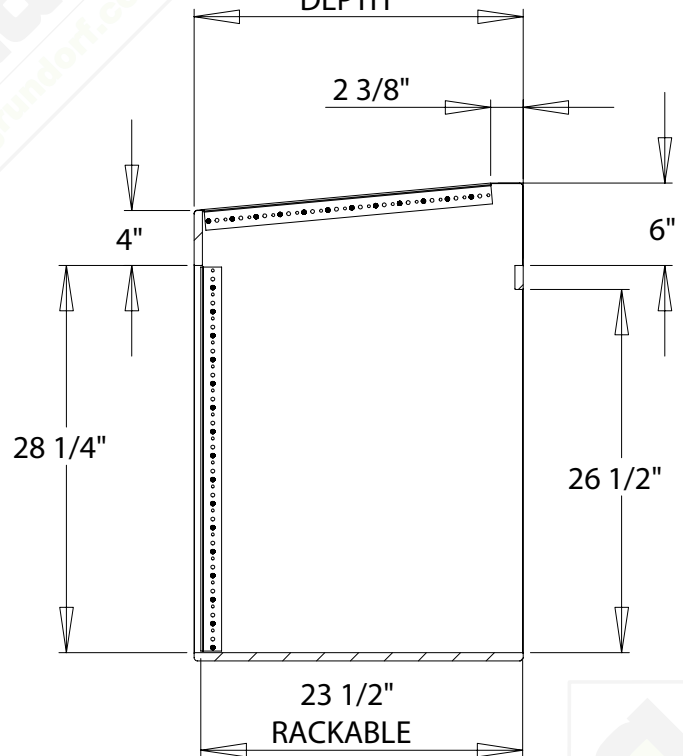

#	QTY	PART NUMBER	DESCRIPTION
1	2	41-012	RACK RAIL-12 SPACE
2	2	41-016	RACK RAIL-16 SPACE
3	1	83-008	BADGE - GRUNDORF ORIGINAL

24"
 BODY
 DEPTH

FRONT VIEW

SECTION F-F