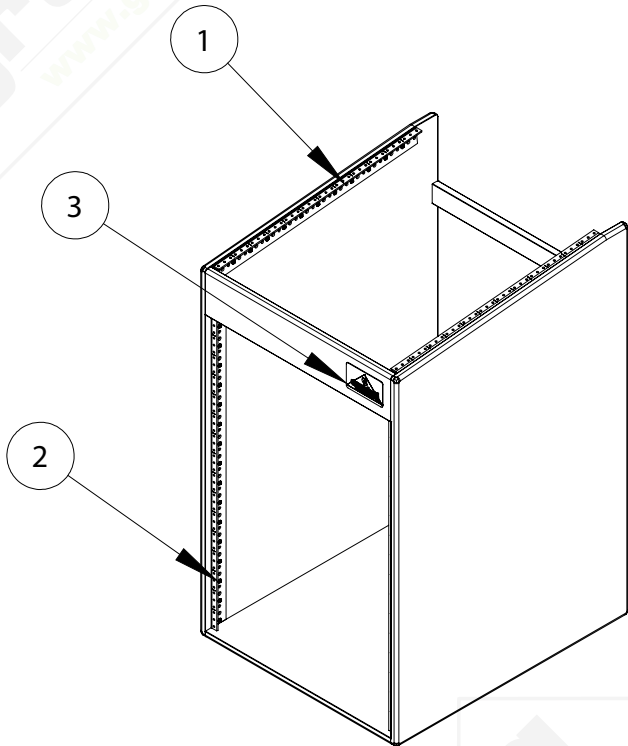

#	QTY	PART NUMBER	DESCRIPTION
1	2	41-012	RACK RAIL-12 SPACE
2	2	41-016	RACK RAIL-16 SPACE
3	1	83-008	BADGE - GRUNDORF ORIGINAL

24"
 BODY
 DEPTH

FRONT VIEW

SECTION F-F