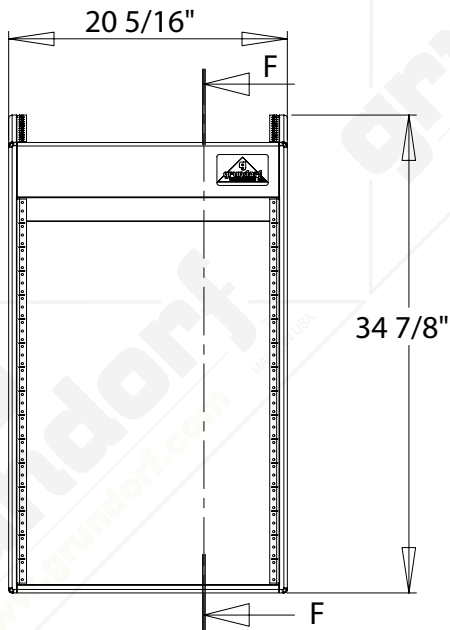

#	QTY	PART NUMBER	DESCRIPTION
1	2	41-012	RACK RAIL-12 SPACE
2	2	41-016	RACK RAIL-16 SPACE
3	1	83-008	BADGE - GRUNDORF ORIGINAL

24"
 BODY
 DEPTH

FRONT VIEW

SECTION F-F